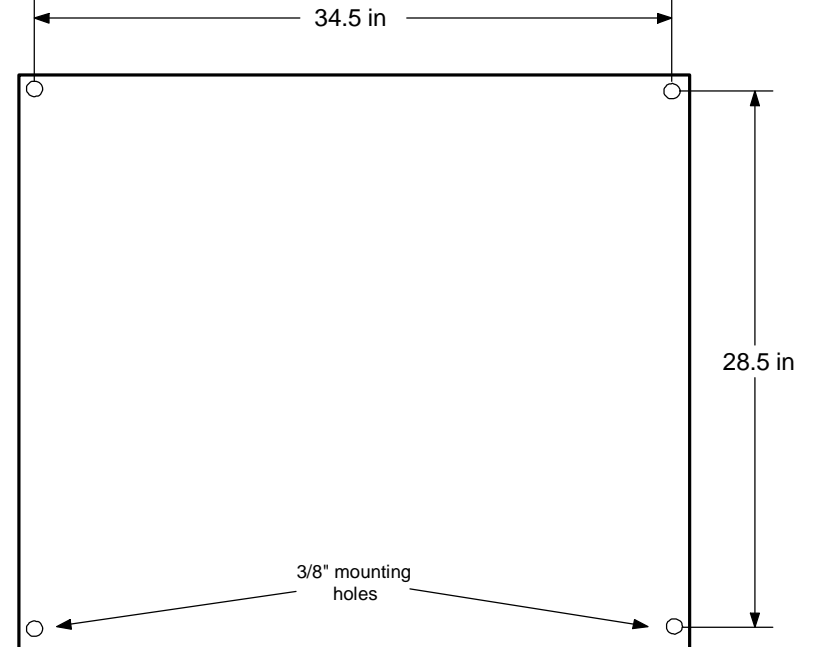

Back View

Notes:

UL Listed Type 4

RCS panel is rated for -25°F to 125°F

Slotted quarter turn notches are provided for securing the door.

Concealed hinges with removable stainless steel pins are provided.

Mounting holes are provided in back of enclosure. Hardware, sealing washers & hole plugs are provided.

© Copyright 2016 Logix® All Rights Reserved.

Title		
Logix RCS Panel Dimensions		
Date	Rev	Drawn by
4/21/16	01	NRJ
Drawing Filename		
LogixRCSEnclosure