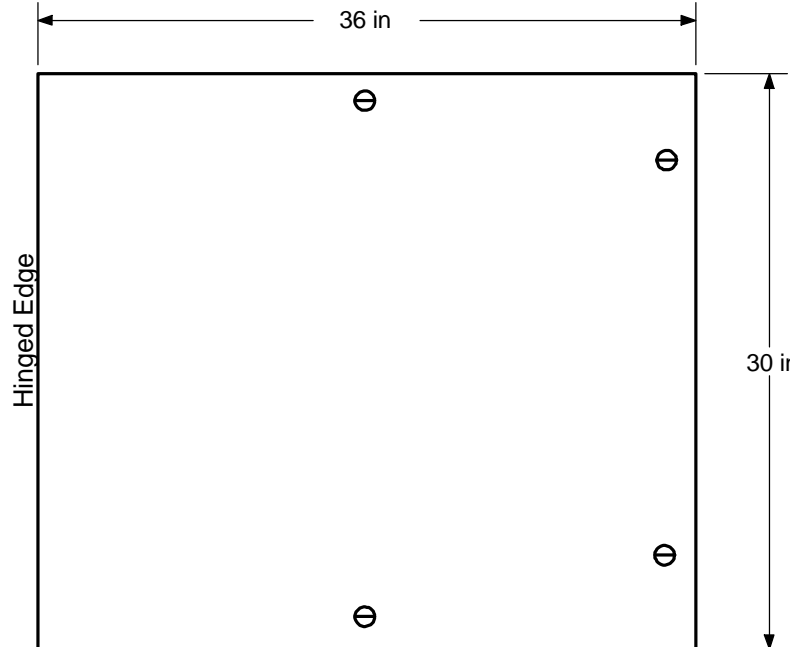

Penetrating Top of Enclosure Will Void Warranty

Front View

Notes:

UL Listed Type 4

RCS panel is rated for -25°F to 125°F

Slotted quarter turn notches are provided for securing the door.

Concealed hinges with removable stainless steel pins are provided.

Mounting holes are provided in back of enclosure. Hardware, sealing washers & hole plugs are provided.

© Copyright 2016 Logix® All Rights Reserved.

Title		
Logix RCS Panel Dimensions		
Date	Rev	Drawn by
4/21/16	01	NRJ
Drawing Filename		
LogixRCSEnclosure